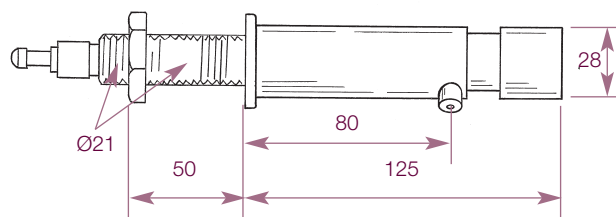

WP 194

page 33

**WP 194 Dolphin Prestige Panel Mounted Soap Dispenser**

- Superior quality and timeless design for prestigious washrooms
- Soap containers, two options: 1000ml or multifeed
- Can be installed into panels up to 45mm thick
- Stainless steel construction
- Solid brass pump
- Hole through panel 22mm
- Designed for heavy traffic prestigious environments
- Uses Standard Liquid Hand Soap and Anti Bacterial Soap

Order code	Description	Dimensions	Capacity	Finish
WP 194	Soap Dispenser	Projection 125mm Ø28mm	1000ml, multifeed	18/10 Chrome Nickel Stainless Steel

For tap to match – see DB 400, page 246

See Multifeed system page 28-29

For an insitu photograph of this product, see page 32

**SPECIFICATION PHRASE**

WP 194 Dolphin Prestige Panel Mounted Soap Dispenser

Ø of hole in counter 22-30mm