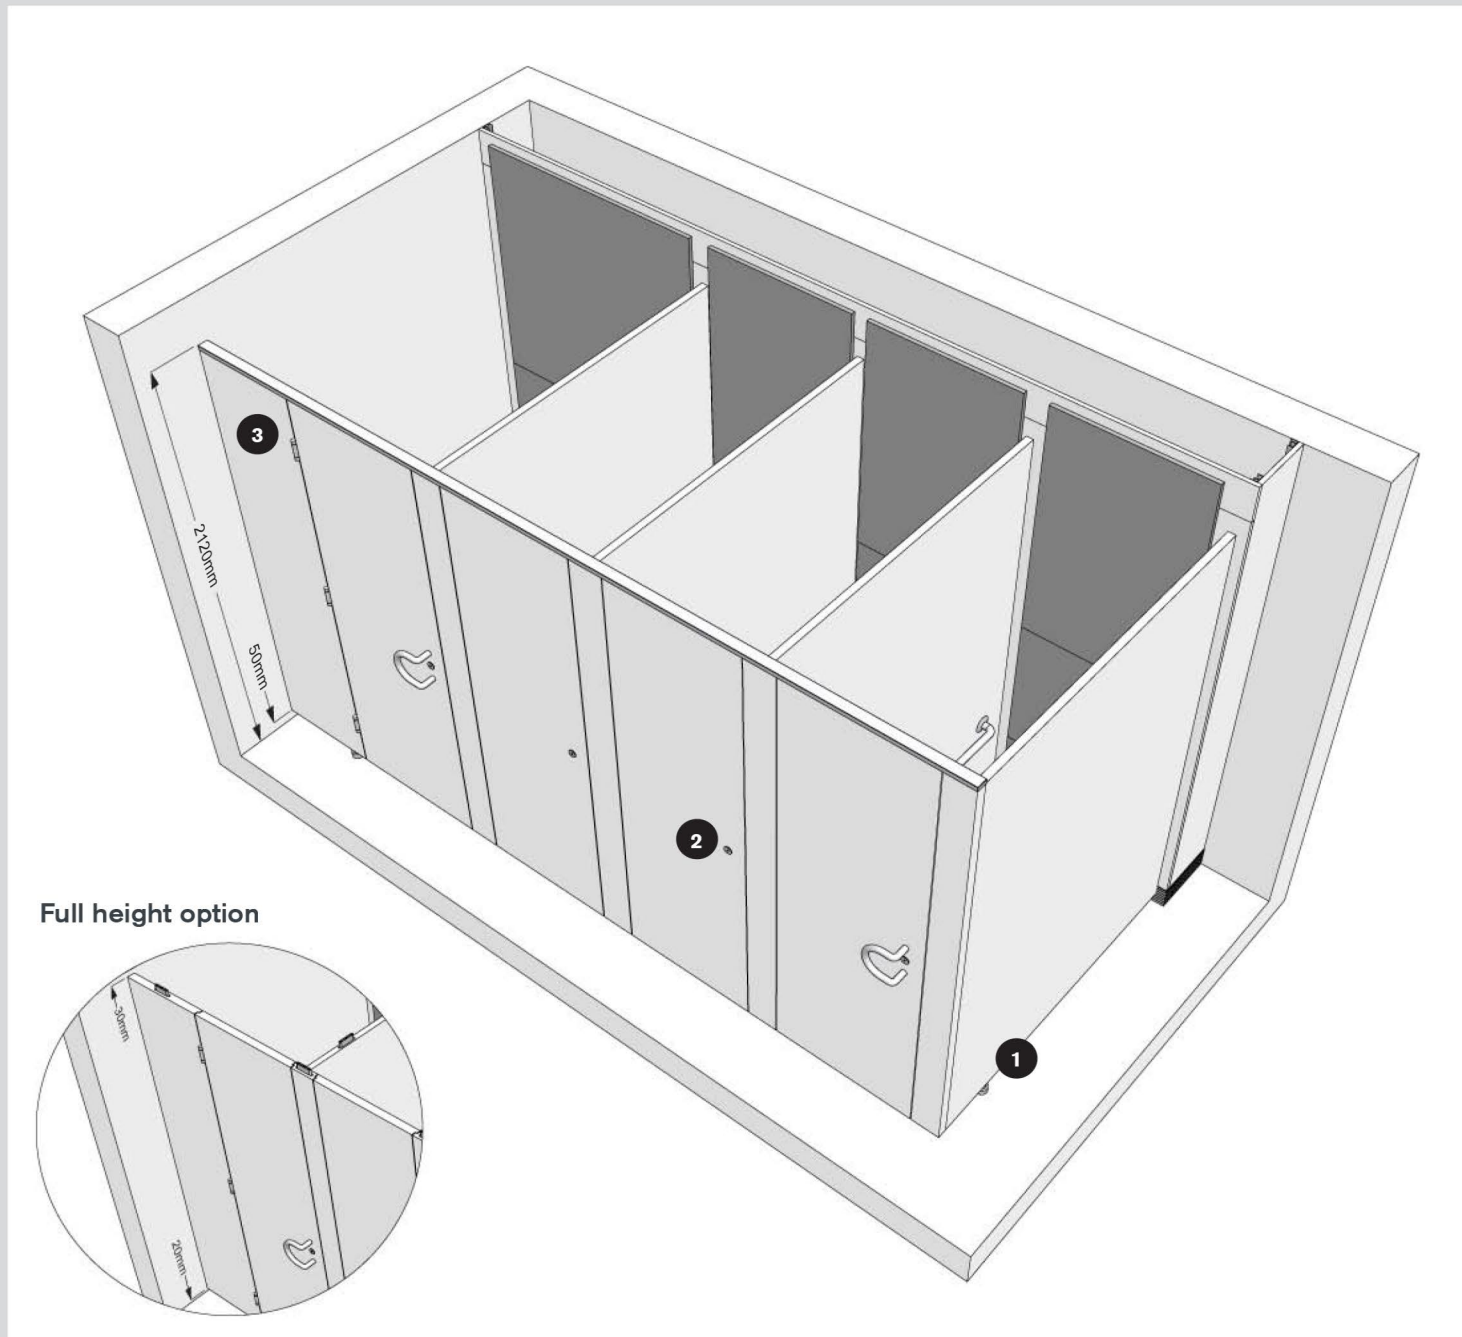

Technical Specifying Infinite

Full height option

Pedestal

Indicator bolt

Hinge

Dimensions

Overall height

2120mm

Bespoke heights available.

Full height available, 30mm ceiling clearance and 20mm floor clearance required.

Floor clearance

50mm

Maximum depth

Veneer	1525mm or 1830mm*
ColourCoat	1800mm

*dependent upon veneer choice.

Bespoke

Infinite cubicles can be specified in various configurations, the images on pages 78-83 are indicative to what can be achieved using a combination of components available.

Performance

Available in two material options, Infinite is suitable for even the most prestigious environments allowing you to specify with confidence.