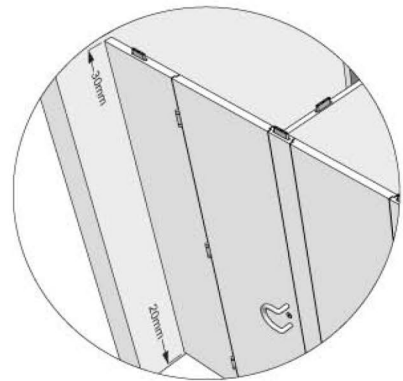

Technical Specifying Infinite

Full height option

Pedestal

Indicator bolt

Hinge

Dimensions

Overall height

2120mm

Bespoke heights available.

Full height available, 30mm ceiling clearance and 20mm floor clearance required.

Floor clearance

50mm

Maximum depth

Veneer	1525mm or 1830mm*
ColourCoat	1800mm

*dependent upon veneer choice.